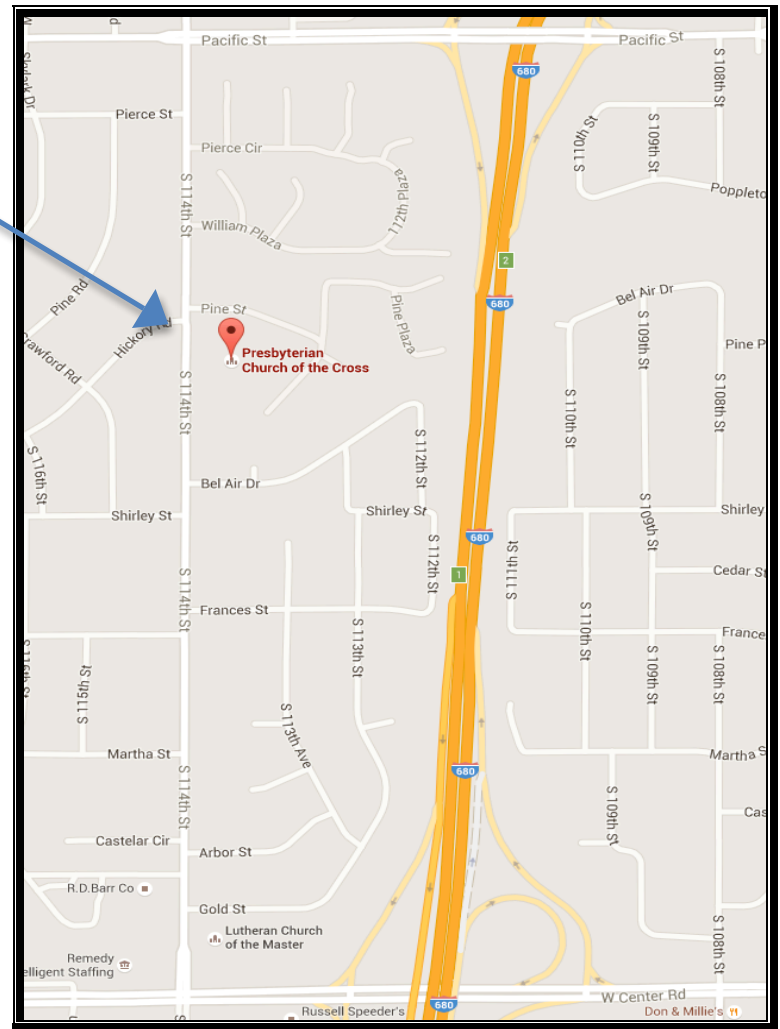

Spring 2016: Life Member Luncheon

NEW LOCATION: Directions on separate sheet

Change in some meal times...

Presbyterian Church of the Cross

Park on the NORTH SIDE of the church parking lot

1517 South 114th Street

*"NEW LOCATION for ALL 2016 events
" - and directions to the new location*

LOOK for Balloons at the entrance of the church
Presbyterian Church of the Cross:

From: 114th & Center Street proceed **North** on 114th approximately 4 blocks to **Pine Street** - Church on right (east side) **PARK** in North parking lot

From: 114th & Pacific Street proceed **South** on 114th approximately 3 blocks to **Pine Street** - Church on right (east side) **PARK** in North parking lot

Turn onto **PINE** Street off of 114th - go **EAST** ... **PARK IN NORTH LOT**