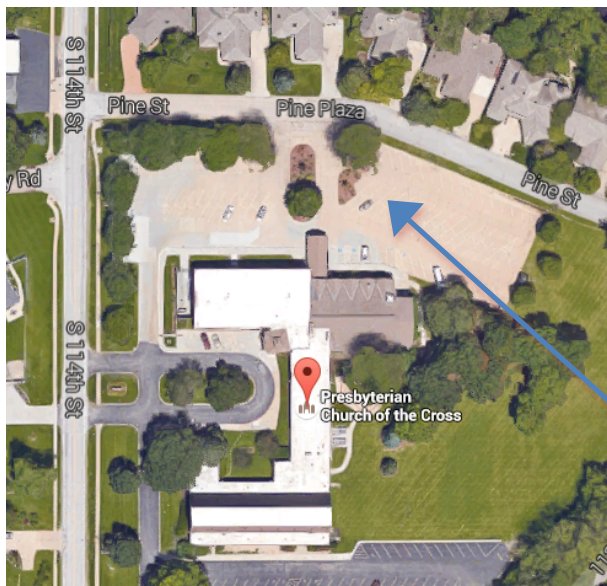

Spring 2016: Life Member Luncheon

NEW LOCATION: Directions on separate sheet

Change in some meal times...

Presbyterian Church of the Cross

Park on the NORTH SIDE of the church parking lot

1517 South 114th Street

*"NEW LOCATION for ALL 2016 events
" - and directions to the new location*

LOOK for Balloons at the entrance of the church
Presbyterian Church of the Cross:

From: 114th & Center Street proceed **North** on 114th approximately 4 blocks to **Pine Street** - Church on right (east side) **PARK** in North parking lot

From: 114th & Pacific Street proceed **South** on 114th approximately 3 blocks to **Pine Street** - Church on right (east side) **PARK** in North parking lot

Turn onto **PINE** Street off of 114th - go **EAST** ... **PARK IN NORTH LOT**